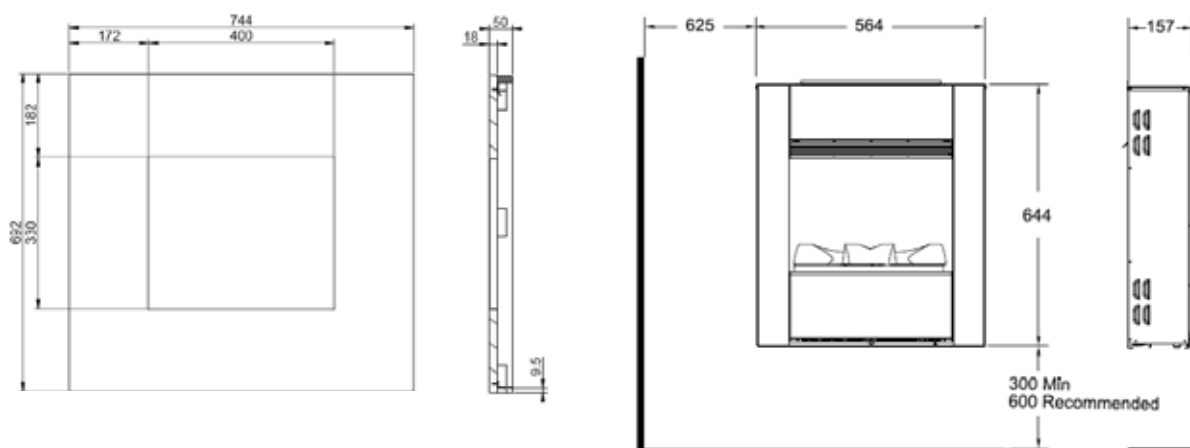

## Required engine

**Nissum Black S**  
Wall fire engine S  
210180  
5011139210180

**Nissum Black L**  
Wall fire engine L  
210203  
5011139210203

		Nissum black S	Nissum black L
<b>General specifications</b>	Fire system		
	Article number	202963	206299
	EAN code	5011139202963	5011139206299
	Model	Wall model	Wall model
	View of the fire	1 sided	1 sided
	Colour	Black	Black
	Decoration / fuel bed		
<b>Product size</b>	Measurements view of the fire (WxH)	40 x 32 cm (only if the engine is integrated)	54 x 32 cm (only if the engine is integrated)
	Outside dimensions WxHxD	74 x 69 x 6 cm (20 cm complete product)	88 x 69 x 6 cm (20 cm complete product)
<b>Features</b>	Heat output		
	Thermostat		
	Remote control		
	Manual controlling directly at the fireplace possible yes / no		
	Light module		
	Sound module	-	-
	Colour effects settings	-	-
<b>Power consumption</b>	Heat setting 1 in W	-	-
	Heat setting 2 in W	-	-
	Flame only operation in W	-	-
	Max. consumption	-	-
<b>Voltage</b>	Voltage/Electrical frequency	-	-
<b>Specifications</b>	Product weight in kg	6	6,5
	Length of the cord	-	-
	Warranty	2 year	2 year